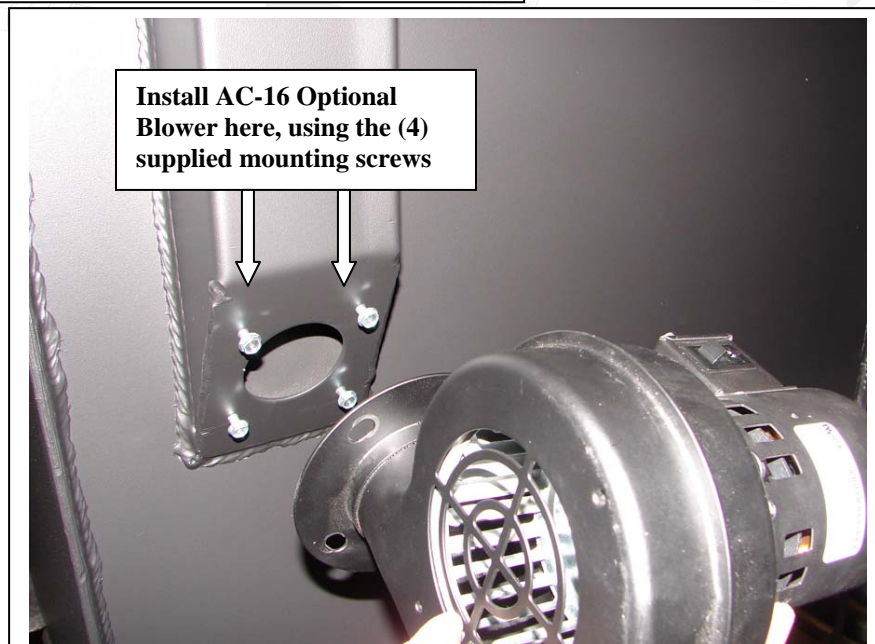

AC-16 Blower

Older Models with external blower tunnel

NOTE: The AC-16 blower is compatible with older wood stoves. On some of the older stoves, it may be necessary to drill a single hole on the blower flange to mate with your model's blower tube.