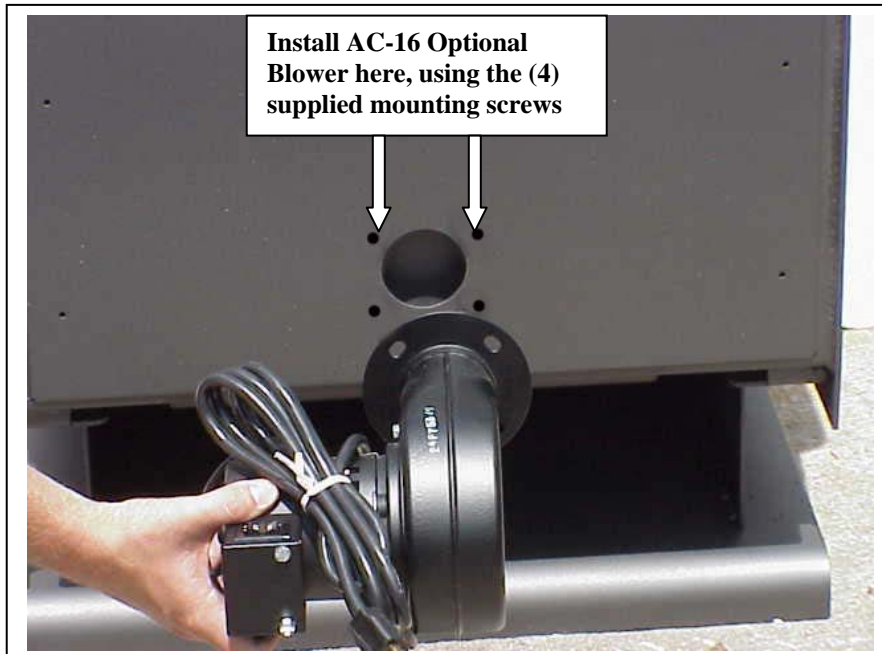

England's Stove Works, Inc.

Pellet, Wood, Gas and Coal Stoves

P.O. Box 206 Monroe, VA 24574

www.englishstoveworks.com

Phone: (800) 516-3636

Fax: (434) 929-4810

AC-16 Blower Installation Instruction Guide

Models with "12" or "13" in model number